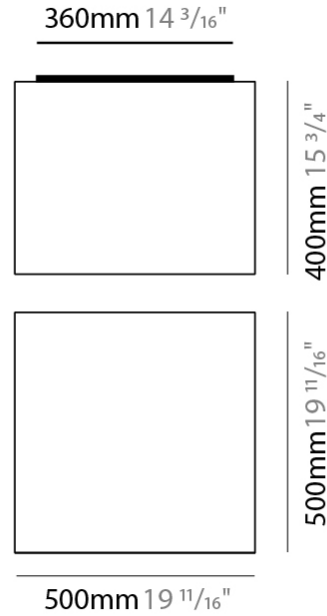

WEDGE SURFACE

D112032

base number

1. To build a product code in our configurator select the specify button on the base model # product page
2. To build a manual product code on this datasheet choose from the options listed below in blue font and add the suffix to the base model #

GENERAL

Series: Wedge
Brand: Ole
Division: Design
Mounting Type: Surface
Mounting Location: Wall / Ceiling
Subcategory: Ambient

PHYSICAL

Shape: Cube
Length (mm): 500
Length (in): 19 ¹¹/₁₆"
Width (mm): 500
Width (in): 19 ¹¹/₁₆"
Height (mm): 400
Height (in): 15 ³/₄"
Light Distribution: Omnidirectional
Weight (kg): 2.6
Weight (lbs): 5.7
Diffuser: Elastic Fabric - Optical White
Fixture Finish: WHI
Holder Finish: White
Fixture Material: Metal / Elastic Fabric

ELECTRICAL

Number of Lamps: 4
Lamp Type: LED Retrofit
Lamp Shape: A19
Bulb Included: Bulb Not Included
Max. Wattage Per Lamp (W): 15
Lamp Base: E26
Input Voltage (V): 120
Upon Request: 277Vac / GU24

LED

OPTICAL

RATINGS AND CERTIFICATIONS

Certified By: Certified for North American Standards
IP rating: IP20